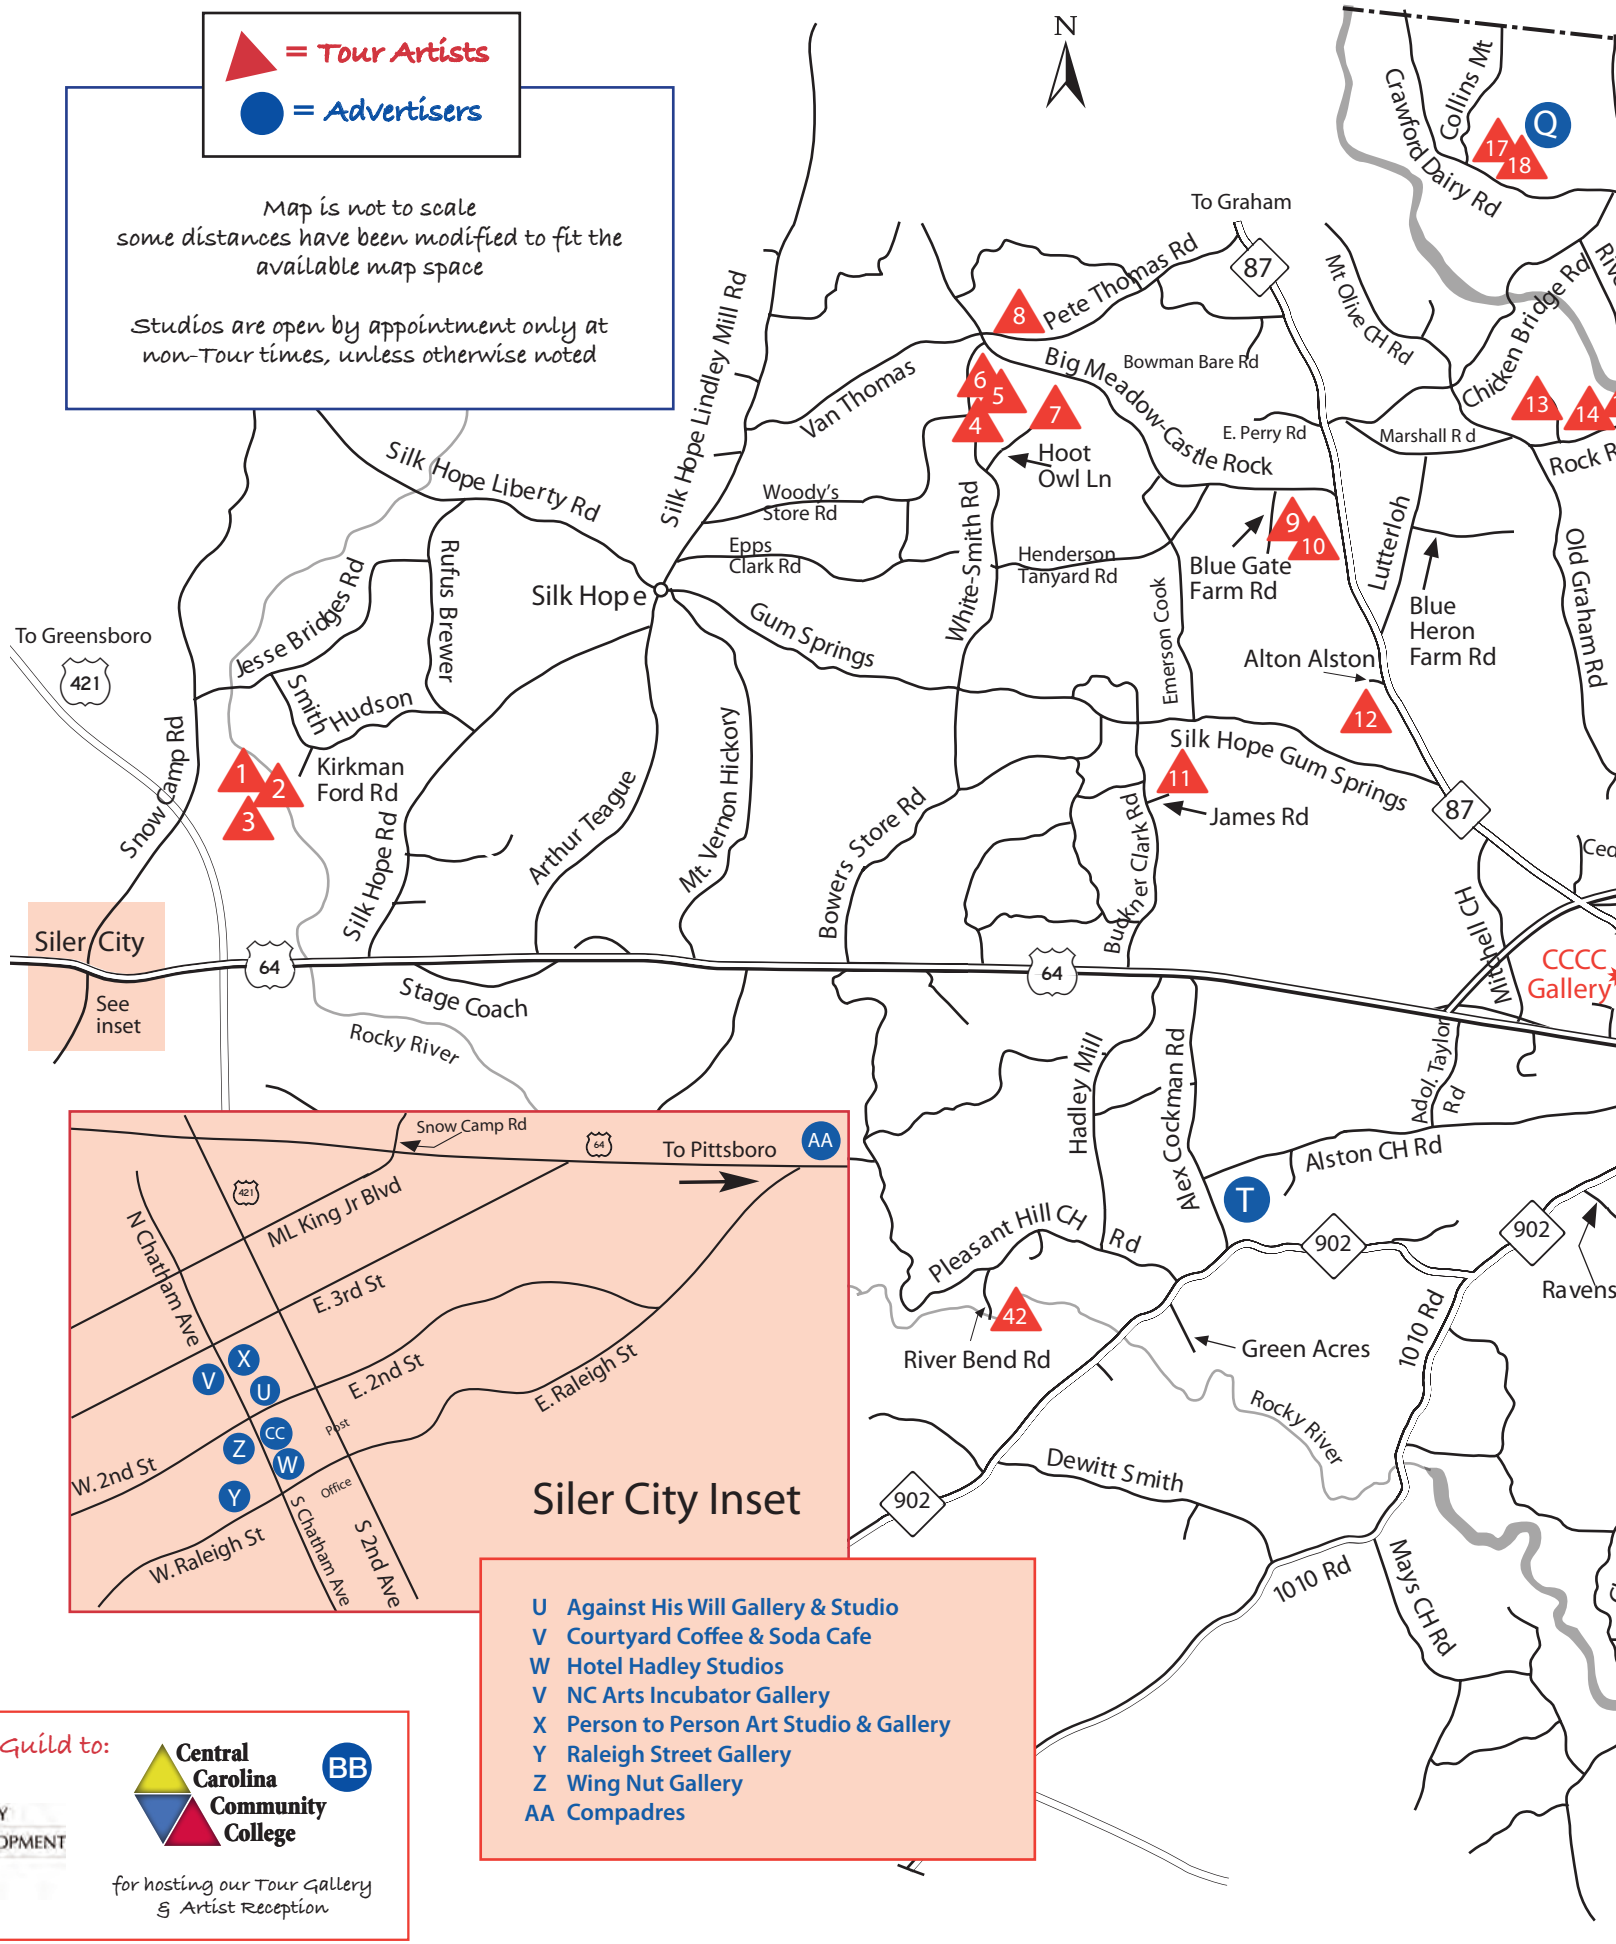

for featuring the work of the
Chatham Artists Guild
year-round

 = Tour Artists

 = Advertisers

Map is not to scale
some distances have been modified to fit the
available map space

Studios are open by appointment only at
non-Tour times, unless otherwise noted