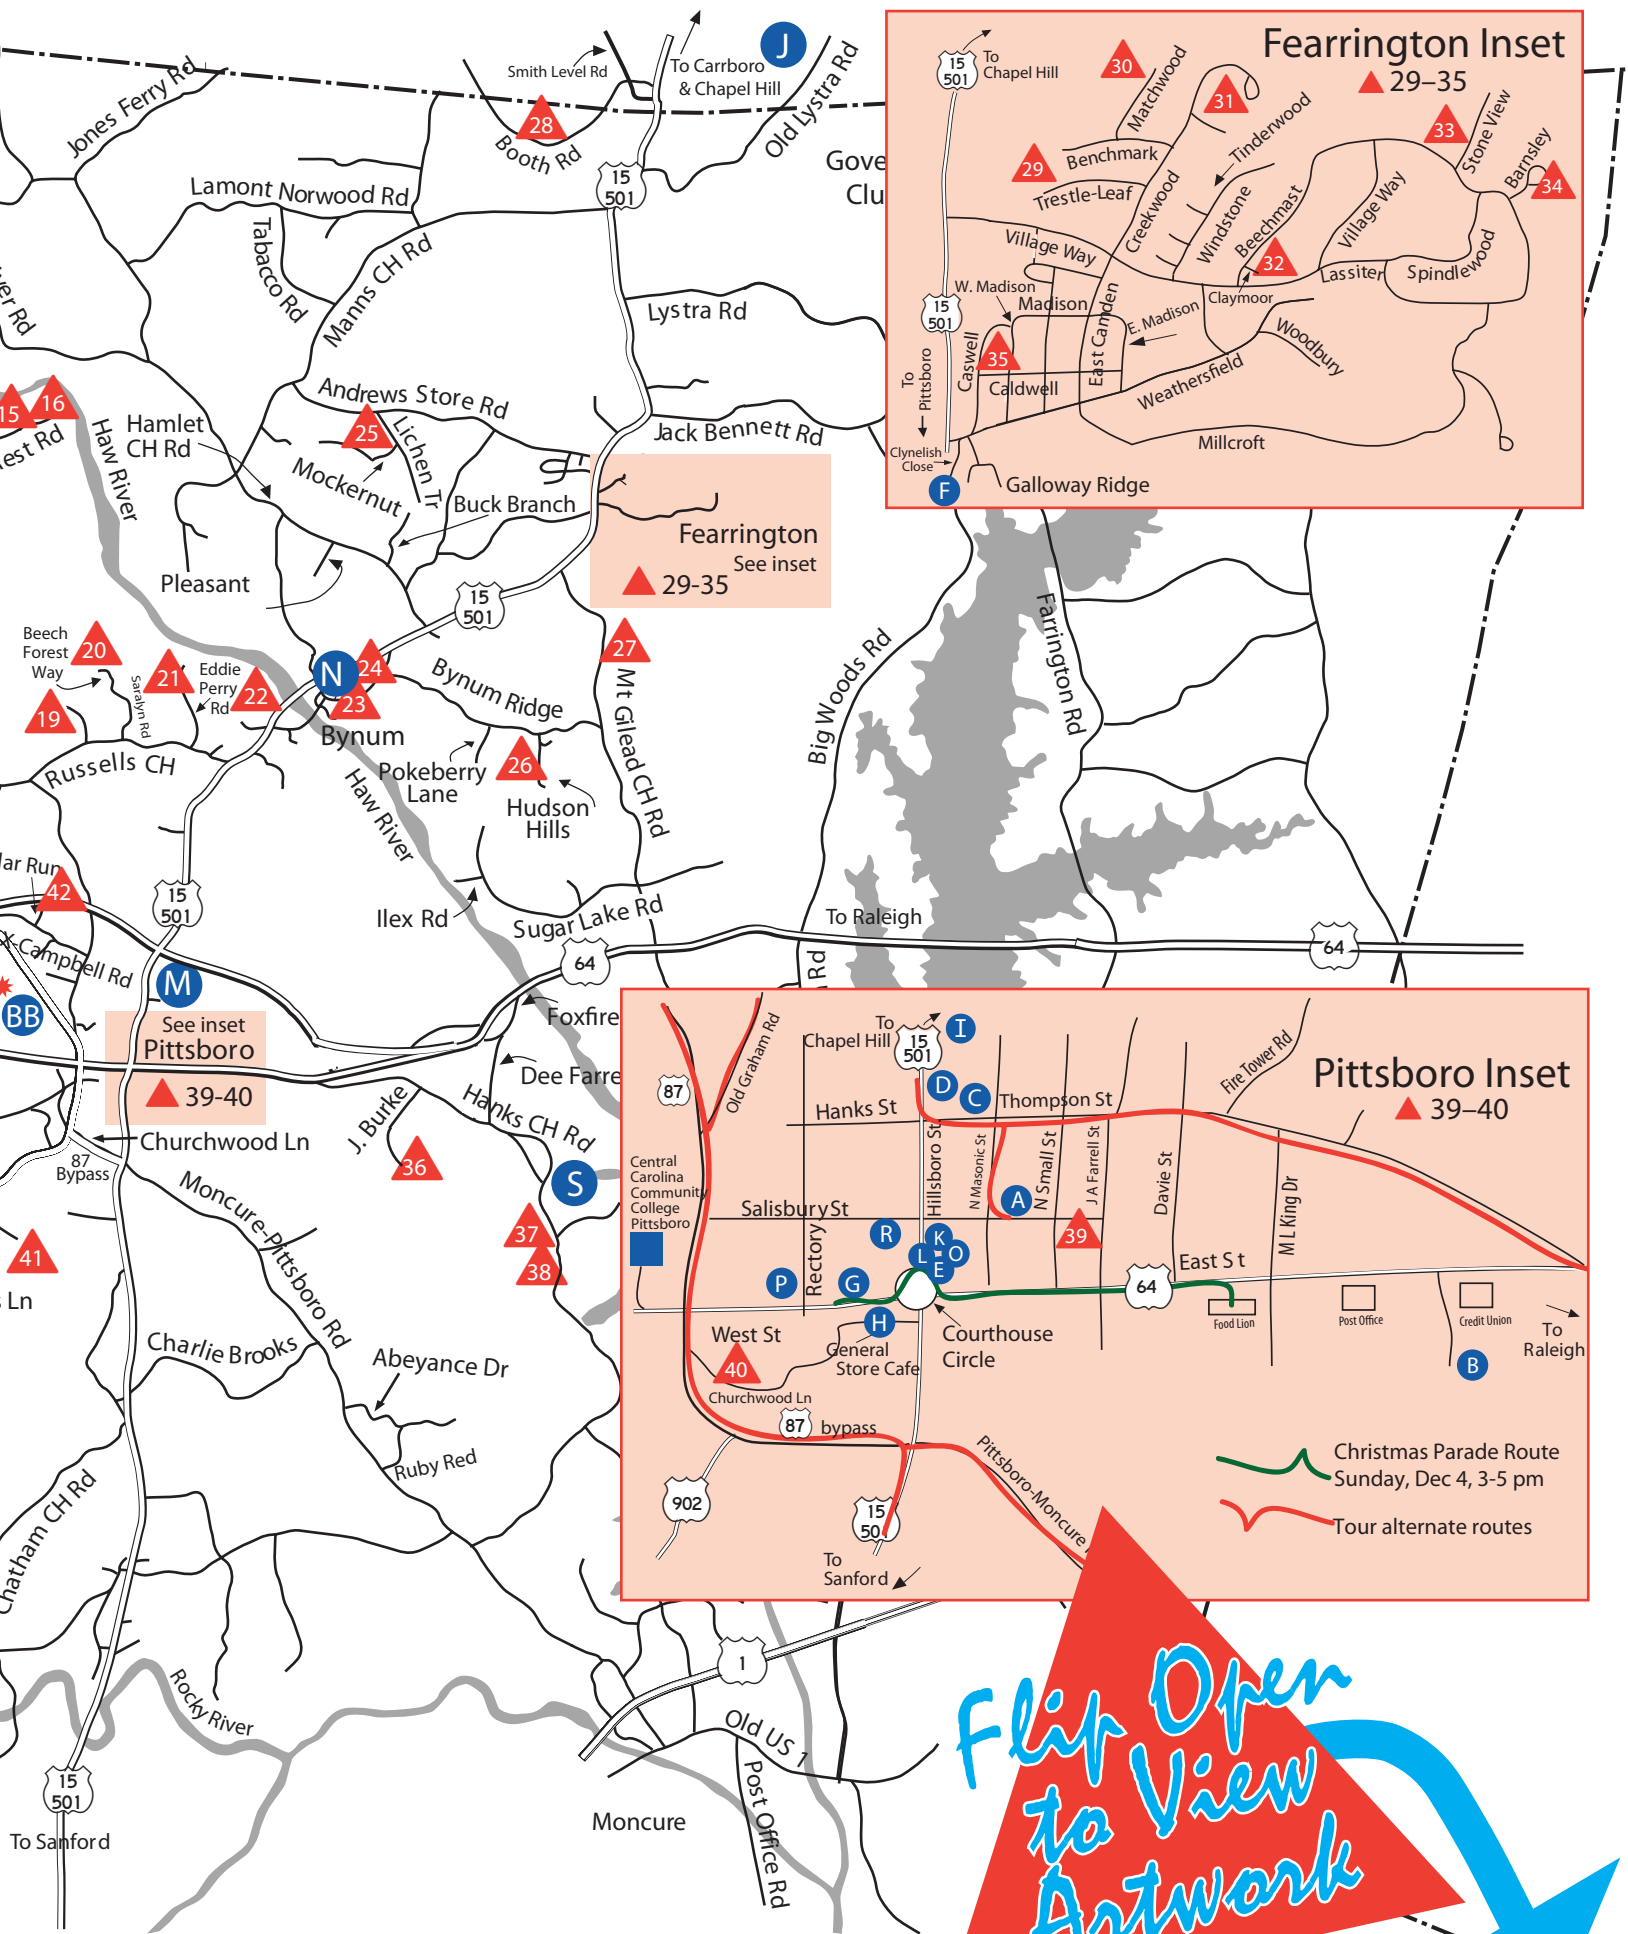

**Flit Open
to View
Artwork**

Click to view more of the artists' work